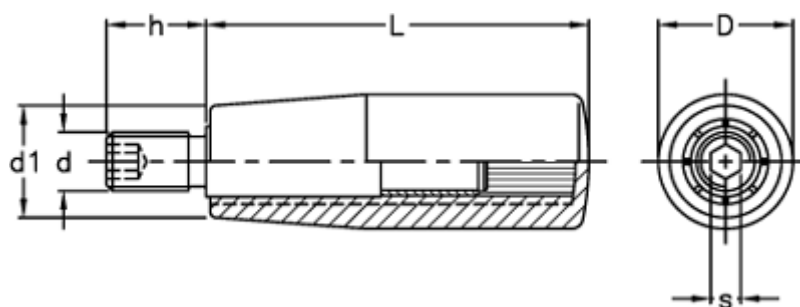

Data Sheet

Article number: 2304024971

Description: E+G Revolving handle
I.601/90+x-M10

Measures

D	= 28
d1	= 22
d 6g	= M10
h	= 17
L	= 90
s	= 5